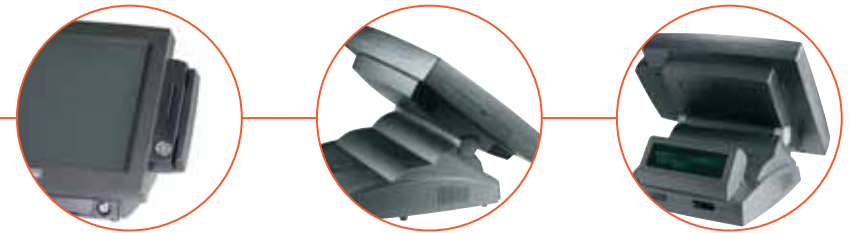

TOUCHSCREEN POS TERMINAL

# POSTOUCH 1500

THE ULTIMATE POS SOLUTIONS

**A major product in the POSLIGNE® range, POSTouch 1500 is a performing touch screen terminal which manages all ePOS applications •**

POSTouch 1500 is a powerful touch screen terminal, thanks to its 1.2 or 2.5 GHz processor (POSTouch 1526).