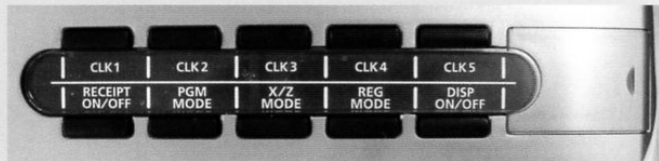

TE-8500F

The World Of Silence

FULL FLAT KEYBOARD

Main features and functions

Operator display

Large Multi-Line Colour LCD screen with contrast control.
Colour assignment can be customised to your choice.

| | |
|-----------------|------------------------------------|
| REG FERNANDO 10 | REG FERNANDO 10-10-07 21:10 000136 |
| 2 BEER | 2 BEER .5.00 |
| 2 GIN | 2 GIN .6.00 |
| 1 CALAMA | 1 CALAMARI .6.00 |
| 1 CHEFS S | 1 CHEFS SALAD .8.00 |
| 1 CRAB SO | 1 CRAB SOUP .5.00 |
| 1 ONION S | 1 ONION SALAD .4.50 |
| 1 TOP SIF | 1 TOP SIRLOIN .11.00 |
| 1 PRIME F | 1 PRIME FILET .11.50 |
| 1 BOILED | 1 BOILED CRAB .23.00 |
| TL | TL .80.00 |
| CASH | CASH .80.00 |
| CASH | CASH .80.00 |

<Customised operator screen images>

Operator display with tilt mechanism

Operator display unit can be adjusted to suit the environment.

Customer Display

Pop up customer display with 10 digits numeric LED.
Optional Remote customer display with 2 lines x 20 alpha numeric.

Multipurpose key

Multipurpose keys are located on the keyboard with pre-assigned functions as shown below. These keys are possible to customise for functionality as well as slide-in template to identify each function.